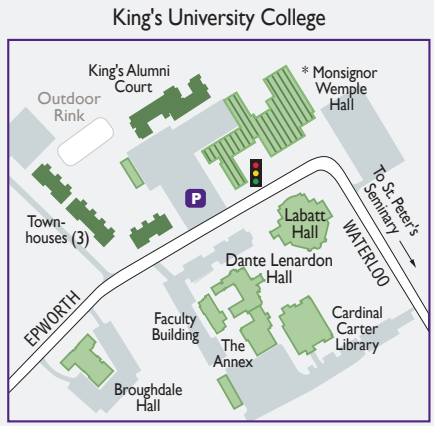

**Western**

**Ivey Spencer**  
(5km)

**Conference Parking**

Springett Lot

**Keynote speaker**

Richard Ivey Building

**Location of conference sessions**

Spencer Engineering

**Parking for those staying at Ontario Hall**

Ontario Hall

**Delta Hotel**  
(downtown 5km)

**Welcome to Western**

- Welcome Centre booths are attended Monday - Friday
  - Outdoor map
  - Parking lot
  - Visitor parking lot
- See detailed parking maps for additional visitor parking at meters and pay & display areas.
- Student housing
  - Off-campus buildings housing Western facilities

\* Portions of the 2nd and 3rd floors of the Monsignor Wemple Hall are student residences.

For a broad selection of parking and other campus maps visit [geography.uwo.ca/campusmaps/](http://geography.uwo.ca/campusmaps/)  
 Barrier-free parking is available in all lots.