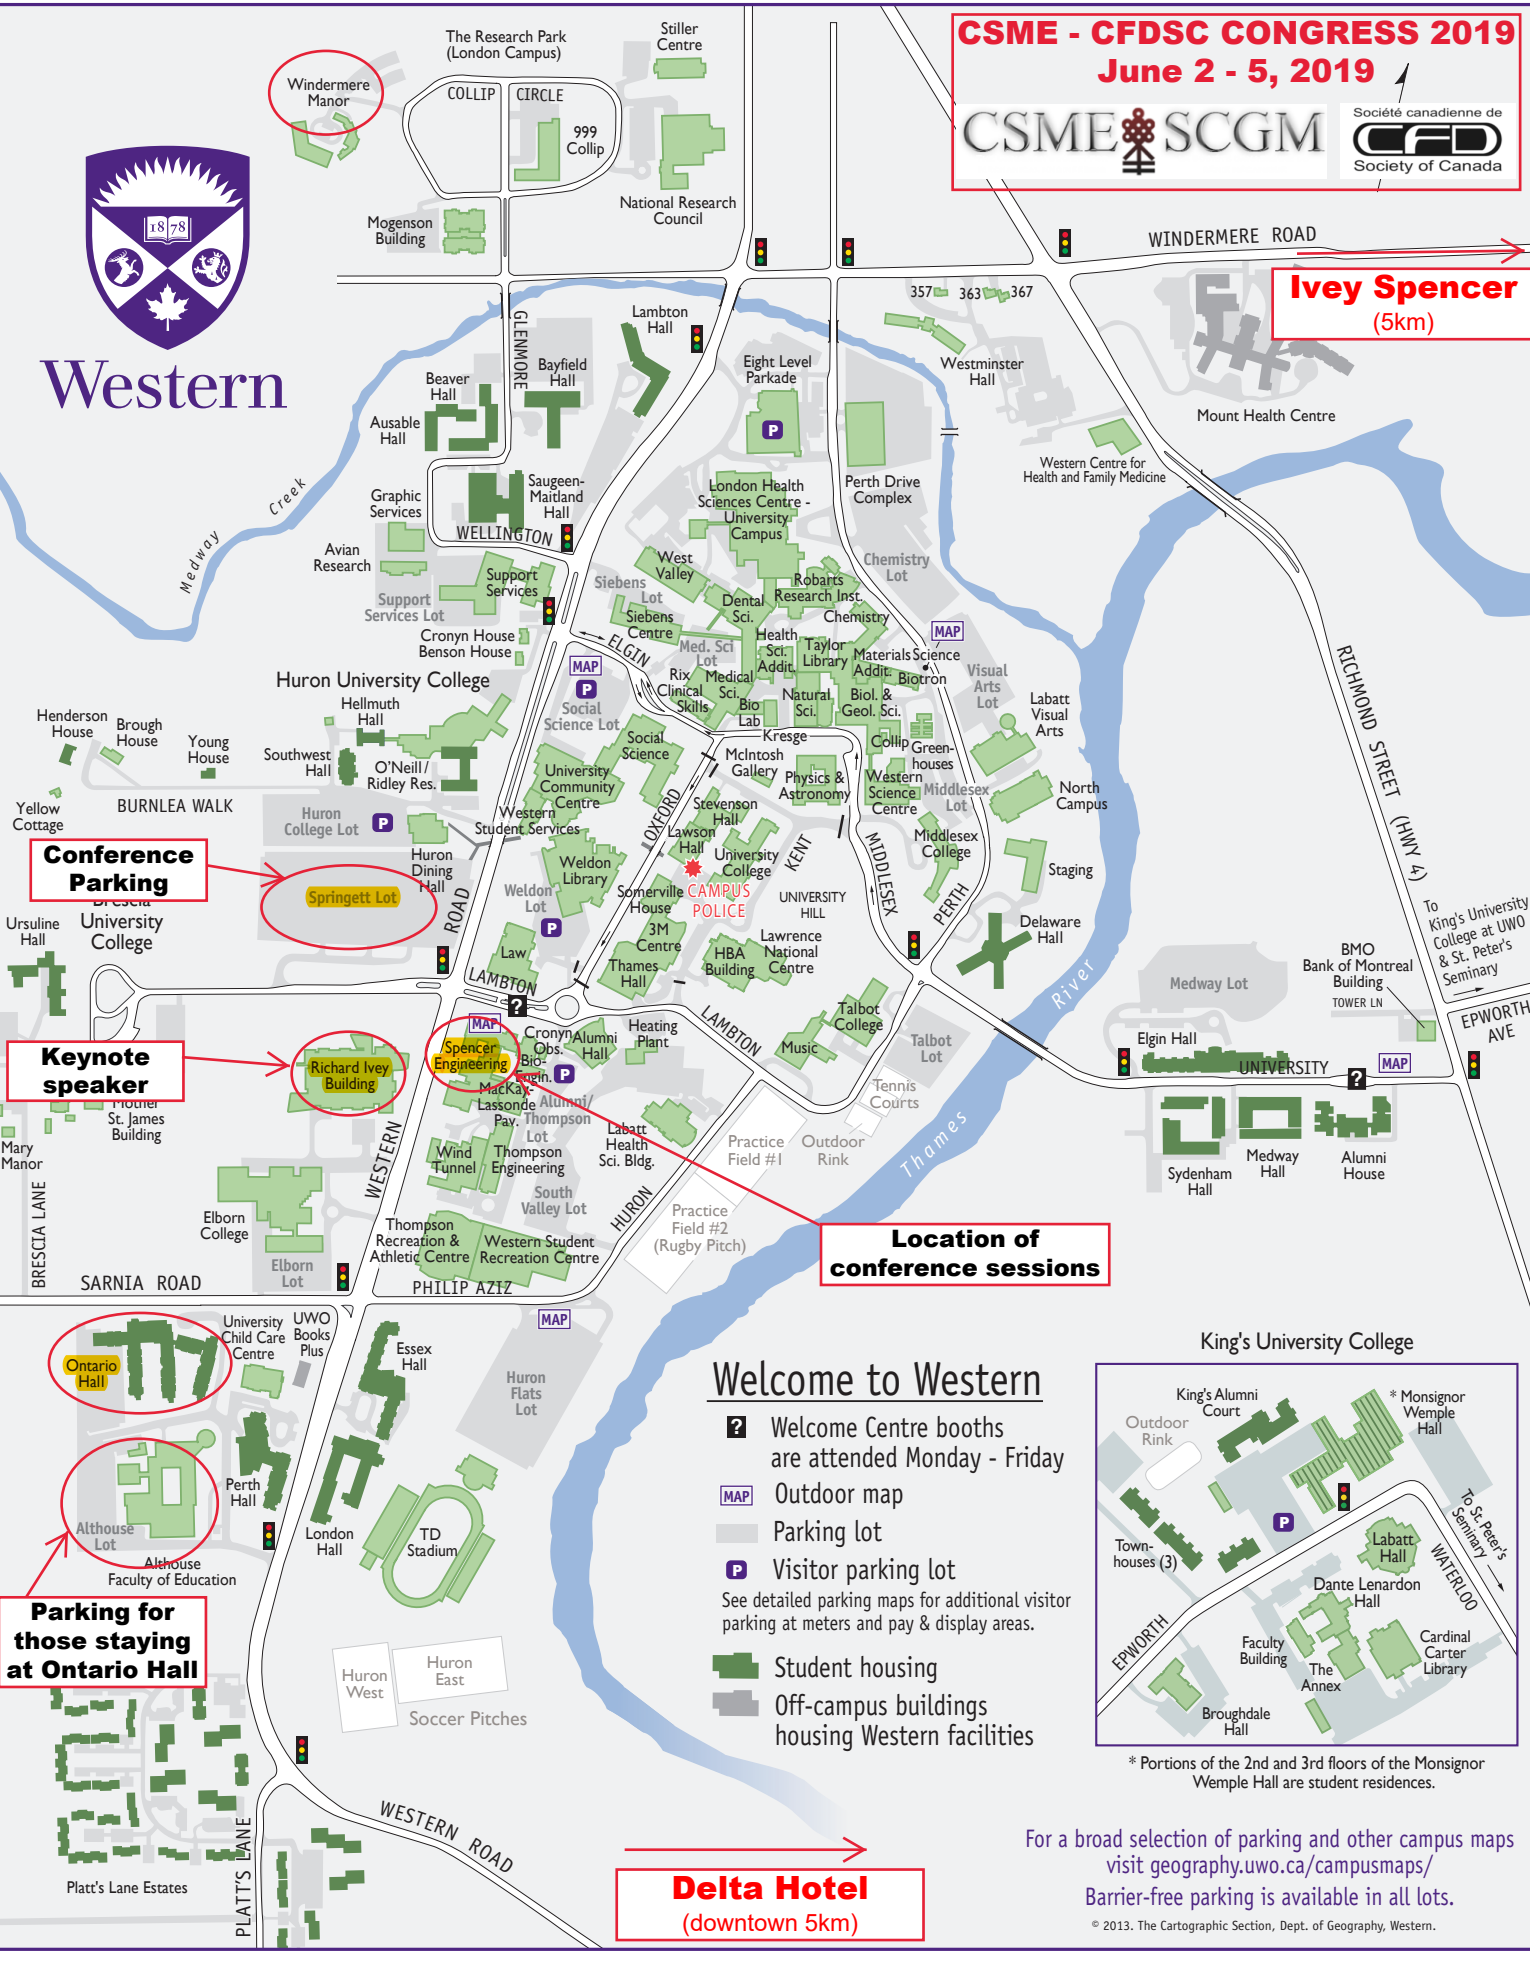

**Western**

**Ivey Spencer**  
(5km)

**Conference Parking**

Springett Lot

**Keynote speaker**

Richard Ivey Building

**Location of conference sessions**

Spencer Engineering

**Parking for those staying at Ontario Hall**

Ontario Hall

**Delta Hotel**  
(downtown 5km)

**Welcome to Western**

- Welcome Centre booths are attended Monday - Friday
  - Outdoor map
  - Parking lot
  - Visitor parking lot
- See detailed parking maps for additional visitor parking at meters and pay & display areas.
- Student housing
  - Off-campus buildings housing Western facilities

\* Portions of the 2nd and 3rd floors of the Monsignor Wemple Hall are student residences.

For a broad selection of parking and other campus maps visit [geography.uwo.ca/campusmaps/](http://geography.uwo.ca/campusmaps/)  
 Barrier-free parking is available in all lots.